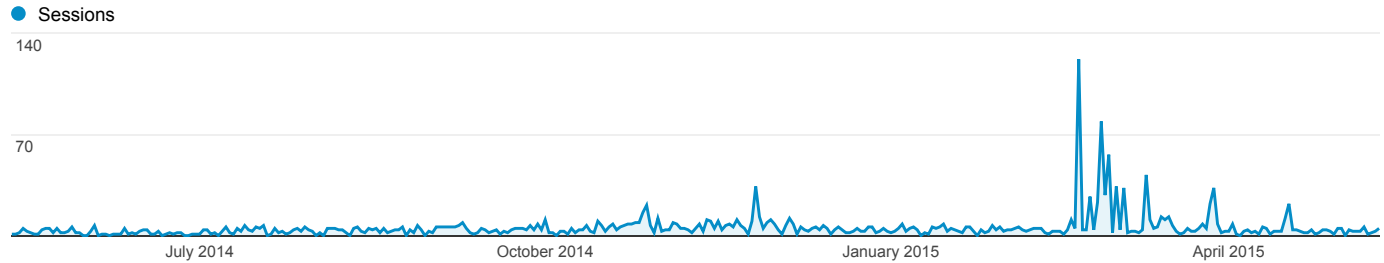

12 May 2014 - 11 May 2015

All Traffic

All Sessions
100.00%

Explorer

Summary

Source/Medium	Acquisition			Behaviour			Conversions		
	Sessions	% New Sessions	New Users	Bounce Rate	Pages/Session	Avg. Session Duration	Goal Conversion Rate	Goal Completions	Goal Value
	2,004 % of Total: 100.00% (2,004)	86.18% Avg for View: 86.08% (0.12%)	1,727 % of Total: 100.12% (1,725)	75.10% Avg for View: 75.10% (0.00%)	1.67 Avg for View: 1.67 (0.00%)	00:01:10 Avg for View: 00:01:10 (0.00%)	0.00% Avg for View: 0.00% (0.00%)	0 % of Total: 0.00% (0)	£0.00 % of Total: 0.00% (£0.00)
1. (direct) / (none)	617 (30.79%)	94.65%	584 (33.82%)	66.77%	1.81	00:00:57	0.00%	0 (0.00%)	£0.00 (0.00%)
2. google / organic	379 (18.91%)	87.07%	330 (19.11%)	70.18%	1.70	00:00:53	0.00%	0 (0.00%)	£0.00 (0.00%)
3. semalt.semalt.com / referral	333 (16.62%)	100.00%	333 (19.28%)	100.00%	1.00	00:00:00	0.00%	0 (0.00%)	£0.00 (0.00%)
4. buttons-for-website.com / referral	132 (6.59%)	100.00%	132 (7.64%)	98.48%	1.91	00:00:07	0.00%	0 (0.00%)	£0.00 (0.00%)
5. composers-uk.com / referral	108 (5.39%)	7.41%	8 (0.46%)	54.63%	2.24	00:04:00	0.00%	0 (0.00%)	£0.00 (0.00%)
6. t.co / referral	48 (2.40%)	20.83%	10 (0.58%)	60.42%	1.92	00:03:54	0.00%	0 (0.00%)	£0.00 (0.00%)
7. hh0.co.uk / referral	38 (1.90%)	84.21%	32 (1.85%)	15.79%	4.18	00:13:56	0.00%	0 (0.00%)	£0.00 (0.00%)
8. bing / organic	24 (1.20%)	95.83%	23 (1.33%)	66.67%	1.79	00:00:22	0.00%	0 (0.00%)	£0.00 (0.00%)
9. l.facebook.com / referral	23 (1.15%)	52.17%	12 (0.69%)	78.26%	1.61	00:02:41	0.00%	0 (0.00%)	£0.00 (0.00%)
10. best-seo-offer.com / referral	22 (1.10%)	100.00%	22 (1.27%)	100.00%	1.00	00:00:00	0.00%	0 (0.00%)	£0.00 (0.00%)
11. facebook.com / referral	22 (1.10%)	59.09%	13 (0.75%)	86.36%	1.45	00:00:09	0.00%	0 (0.00%)	£0.00 (0.00%)
12. yahoo / organic	21 (1.05%)	95.24%	20 (1.16%)	76.19%	1.57	00:01:04	0.00%	0 (0.00%)	£0.00 (0.00%)
13. m.facebook.com / referral	19 (0.95%)	73.68%	14 (0.81%)	78.95%	1.53	00:00:27	0.00%	0 (0.00%)	£0.00 (0.00%)
14. highheelsandhorsehair.com / referral	18 (0.90%)	72.22%	13 (0.75%)	44.44%	1.89	00:01:26	0.00%	0 (0.00%)	£0.00 (0.00%)
15. buttons-for-your-website.com / referral	16 (0.80%)	100.00%	16 (0.93%)	100.00%	1.00	00:00:00	0.00%	0 (0.00%)	£0.00 (0.00%)
16. enterprisemusicscotland.com / referral	15 (0.75%)	86.67%	13 (0.75%)	46.67%	2.07	00:00:18	0.00%	0 (0.00%)	£0.00 (0.00%)
17. haworthhodgkinson.co.uk / referral	10 (0.50%)	90.00%	9 (0.52%)	20.00%	2.30	00:02:24	0.00%	0 (0.00%)	£0.00 (0.00%)
18. make-money-online.7makemoneyonline.com / referral	9 (0.45%)	100.00%	9 (0.52%)	100.00%	1.00	00:00:00	0.00%	0 (0.00%)	£0.00 (0.00%)
19. best-seo-solution.com / referral	7 (0.35%)	100.00%	7 (0.41%)	85.71%	1.14	00:00:00	0.00%	0 (0.00%)	£0.00 (0.00%)
20. youtube-downloader.savetubevideo.com	7 (0.35%)	100.00%	7 (0.41%)	100.00%	1.00	00:00:00	0.00%	0 (0.00%)	£0.00 (0.00%)